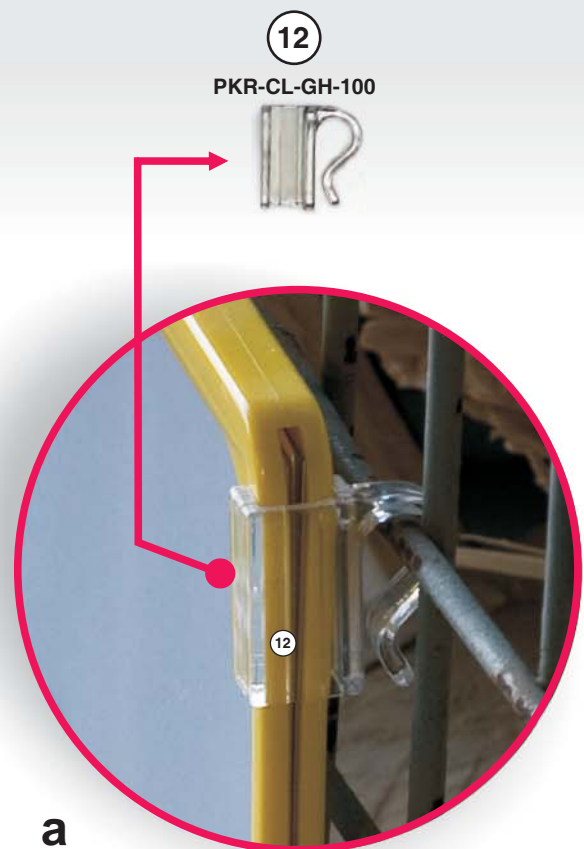

24
PKR-DM50-02

a

Wall mount

5
PKR-CL-WH-100

b

Information labels and boards

Hanging message frames and accessories

Marking for pallet racks

PKR-CL-MAD-100

a

Hanging message frames and accessories

Marking for wire-mesh baskets

Information labels and boards

Hanging message frames and accessories

Support for collapsible containers

PKR-CL-T60-100 (10A)
PKR-CH-100 (10)

PKR-CL-KK-100 (11)

Hanging message frames and accessories

5S Audit example

5S-Hanging	Order no.	Description						
	PKR-5S	5S-Hanging						
	Pack = 1 pc.							
<p>• Set includes:</p> <table border="0"> <tr> <td>1x PKR-R28 (tube L=2420 mm with 2 black caps)</td> <td>6x PKR-CL-RK-100</td> </tr> <tr> <td>3x PKR-A3-100* (with transp. plastic and clip)</td> <td>6x PKR-CL-OED-100</td> </tr> <tr> <td>3x PKR-A4-100* (with transp. plastic and clip)</td> <td>6x PKR-CL-HK-100</td> </tr> </table> <p>* Please specify the color you chose when ordering.</p> <p>• Coil chain not included</p>			1x PKR-R28 (tube L=2420 mm with 2 black caps)	6x PKR-CL-RK-100	3x PKR-A3-100* (with transp. plastic and clip)	6x PKR-CL-OED-100	3x PKR-A4-100* (with transp. plastic and clip)	6x PKR-CL-HK-100
1x PKR-R28 (tube L=2420 mm with 2 black caps)	6x PKR-CL-RK-100							
3x PKR-A3-100* (with transp. plastic and clip)	6x PKR-CL-OED-100							
3x PKR-A4-100* (with transp. plastic and clip)	6x PKR-CL-HK-100							