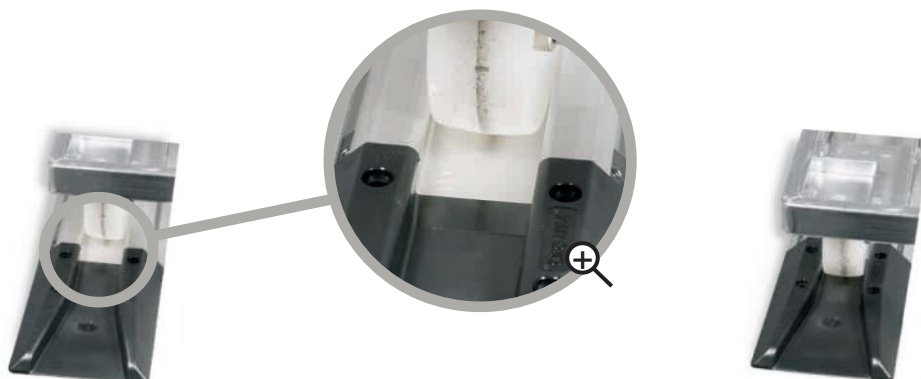

FIFO system

FIFO Monorail

FIFO Monorail

Guidance system for Dolly with wheels up to 40 mm.

Components for vertical identification on request.

FIFO Monorail

FIFO Monorail End cap standard

FIFO system

FIFO Monorail components

FIFO Monorail Supermarket	Order no.	Description	Length (mm)
	MONO-5S-1200	Kit FIFO Monorail 1200 mm	1200
	MONO-5S-2400	Kit FIFO Monorail 2400 mm	2400
Kit FIFO Monorail 1200 mm <i>Includes:</i> <ul style="list-style-type: none"> • 5 FIFO Monorail Rail sections 1200 mm long • 10 FIFO Monorail End caps, black • 20 allen screws • 8 FIFO Monorail Connection plates 			
Kit FIFO Monorail 2400 mm <i>Includes:</i> <ul style="list-style-type: none"> • 5 FIFO Monorail Rail sections 2400 mm long • 10 FIFO Monorail End caps, black • 20 allen screws • 8 FIFO Monorail Connection plates 			

① FIFO Monorail End cap standard (without brake)

② FIFO Monorail End cap with brake

Available colors

FIFO Monorail End cap standard	Order no. (+ Color code)	Color code	Description
		03 04 06	
	MONO-EK-	03 04 06	FIFO Monorail End cap standard
Pack = 10 pcs.			

FIFO Monorail End cap with brake	Order no. (+ Color code)	Color code	Description
		03 04 06	
	MONO-EK-B-	03 04 06	FIFO Monorail End cap with brake
Pack = 10 pcs.			

FIFO Monorail components

FIFO Monorail Rail section  3  	Order no.	Description	Length (mm)
	MONO-BP-1200	FIFO Monorail Rail section 1200 mm	1200
	MONO-BP-2400	FIFO Monorail Rail section 2400 mm	2400
			Pack = 5 pcs.