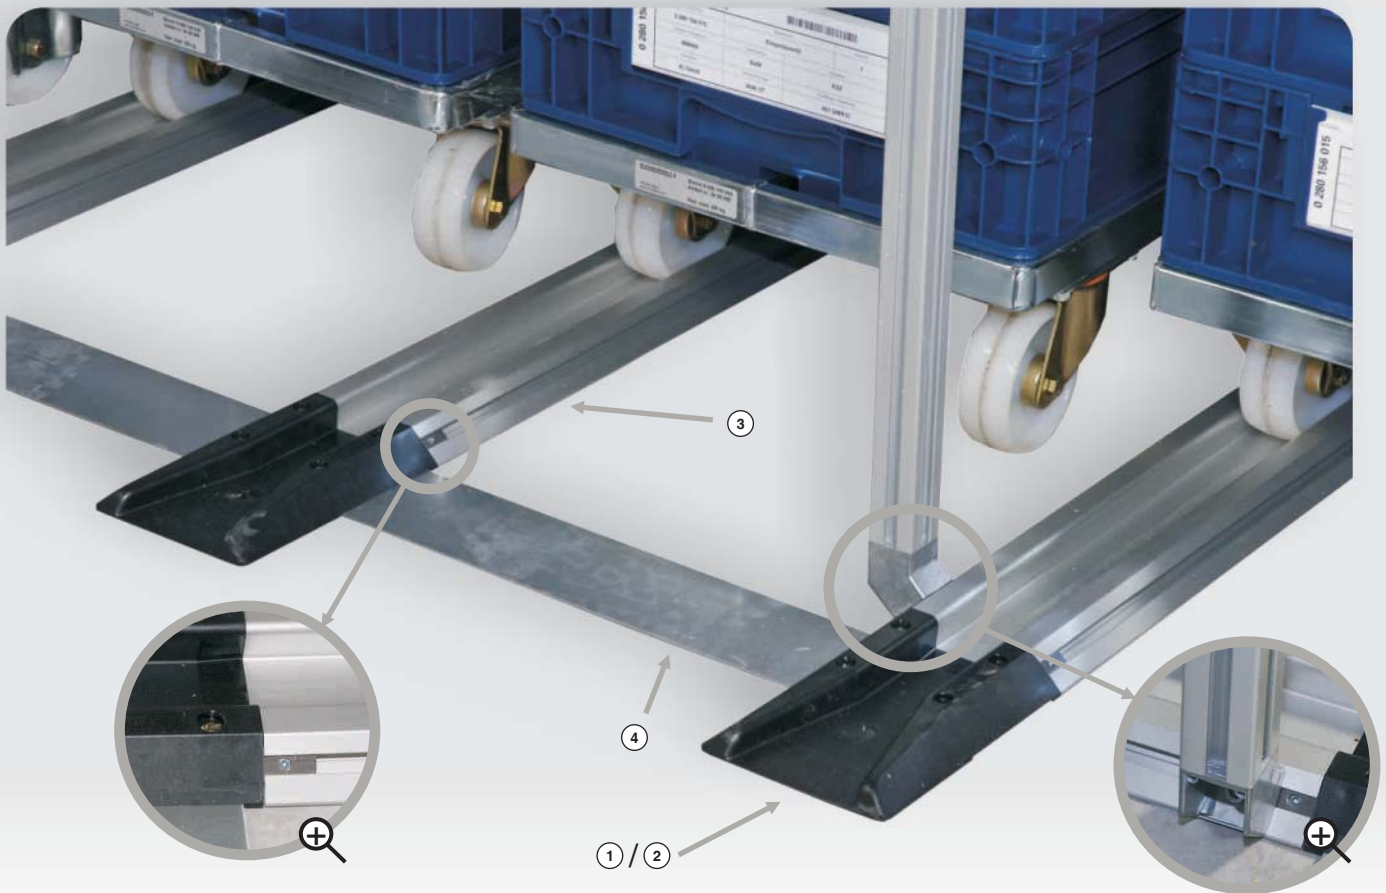

FIFO system

FIFO Monorail

FIFO Monorail

Guidance system for Dolly with wheels up to 40 mm.

Components for vertical identification on request.

FIFO Monorail

FIFO Monorail End cap standard

FIFO system

FIFO Monorail components

FIFO Monorail Supermarket	Order no.	Description	Length (mm)
	MONO-5S-1200	Kit FIFO Monorail 1200 mm	1200
	MONO-5S-2400	Kit FIFO Monorail 2400 mm	2400
Kit FIFO Monorail 1200 mm <i>Includes:</i> <ul style="list-style-type: none"> • 5 FIFO Monorail Rail sections 1200 mm long • 10 FIFO Monorail End caps, black • 20 allen screws • 8 FIFO Monorail Connection plates 			
Kit FIFO Monorail 2400 mm <i>Includes:</i> <ul style="list-style-type: none"> • 5 FIFO Monorail Rail sections 2400 mm long • 10 FIFO Monorail End caps, black • 20 allen screws • 8 FIFO Monorail Connection plates 			